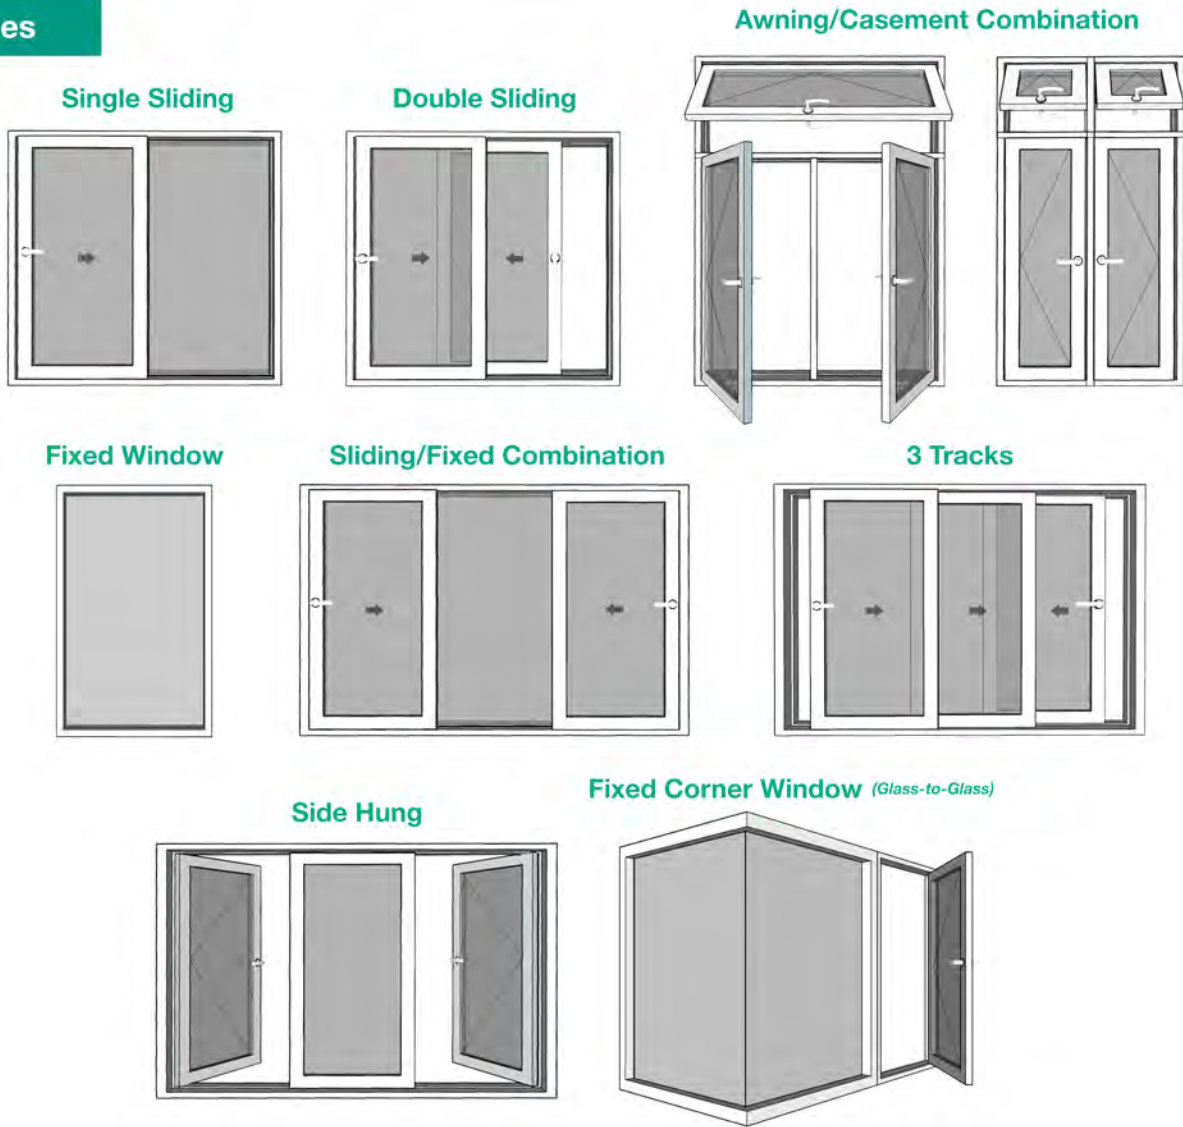

## Door Types

Single Casement

Double Casement

Double Sliding

Fixed Corner & Casement Combination  
(Glass-to-Glass)

Single/Fixed Combination

4 Panels

**Window Types**

**Available Profile Color**

**Glass Color (6mm - 12mm)**

**Roll-up Screen Type\***

\* Screens are available for Casement Windows: White, Laminated, & Brown.

**ASEAN Villas  
Clark, Pampanga**

**PonteFino Hotel & Residence  
Gulod Labac, Batangas**