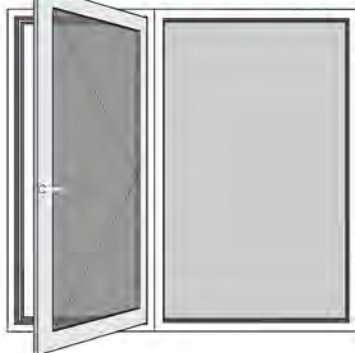

## Door Types

Single Casement

Double Casement

Double Sliding

Fixed Corner & Casement Combination  
(Glass-to-Glass)

Single/Fixed Combination

4 Panels

**Window Types**

**Available Profile Color**

**Glass Color (6mm - 12mm)**

**Roll-up Screen Type\***

\* Screens are available for Casement Windows: White, Laminated, & Brown.

**ASEAN Villas  
Clark, Pampanga**

**PonteFino Hotel & Residence  
Gulod Labac, Batangas**