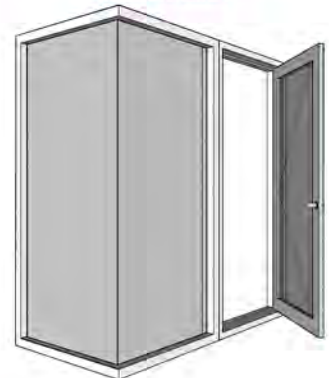

## Door Types

Single Casement

Double Casement

Double Sliding

Fixed Corner & Casement Combination  
(Glass-to-Glass)

Single/Fixed Combination

4 Panels

**Window Types**

**Available Profile Color**

**Glass Color (6mm - 12mm)**

**Roll-up Screen Type\***

\* Screens are available for Casement Windows: White, Laminated, & Brown.

**ASEAN Villas  
Clark, Pampanga**

**PonteFino Hotel & Residence  
Gulod Labac, Batangas**